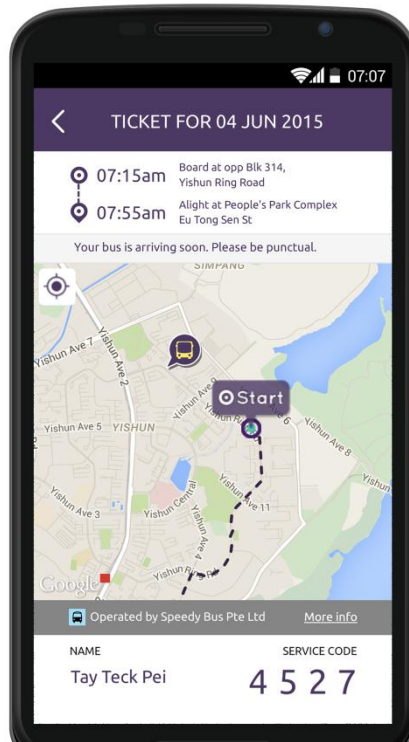

Annex 2

Using the Beeline App

Book a seat on a faster, direct shuttle to your destination.

Pay for your ride
seamlessly on mobile.

Check your bus tickets and
schedule within the app.

Track your bus arrival in real-time
and travel comfortably.

Pay less when you travel
with us more.