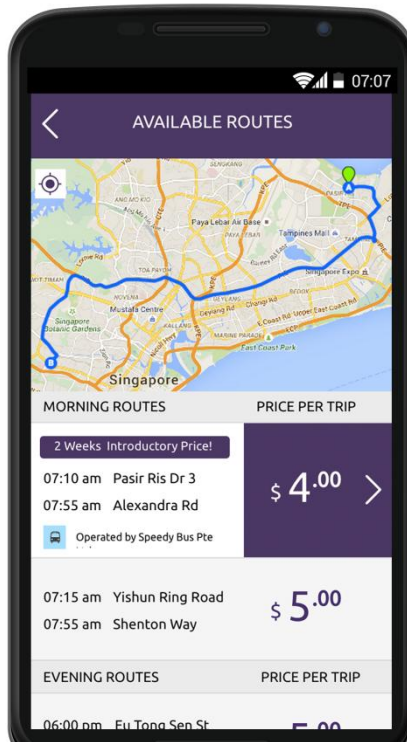

Annex 2

Using the Beeline App

Book a seat on a faster, direct shuttle to your destination.

Pay for your ride
seamlessly on mobile.

Check your bus tickets and
schedule within the app.

Track your bus arrival in real-time
and travel comfortably.

Pay less when you travel
with us more.