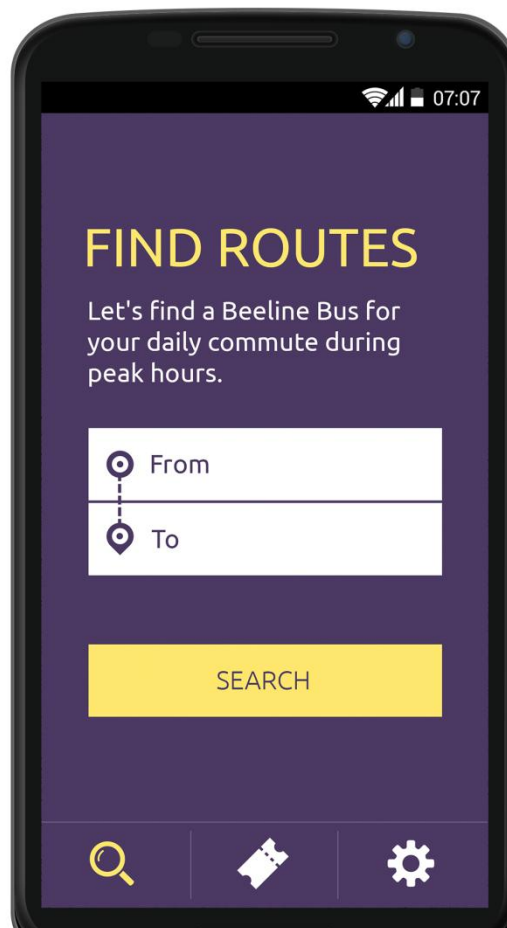

Annex 2

Using the Beeline App

Book a seat on a faster, direct shuttle to your destination.

Pay for your ride
seamlessly on mobile.

Check your bus tickets and
schedule within the app.

Track your bus arrival in real-time
and travel comfortably.

Pay less when you travel
with us more.