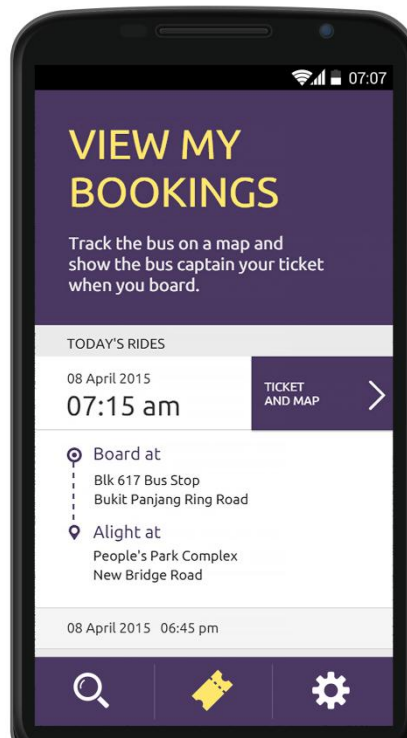

Annex 2

Using the Beeline App

Book a seat on a faster, direct shuttle to your destination.

Pay for your ride
seamlessly on mobile.

Check your bus tickets and
schedule within the app.

Track your bus arrival in real-time
and travel comfortably.

Pay less when you travel
with us more.